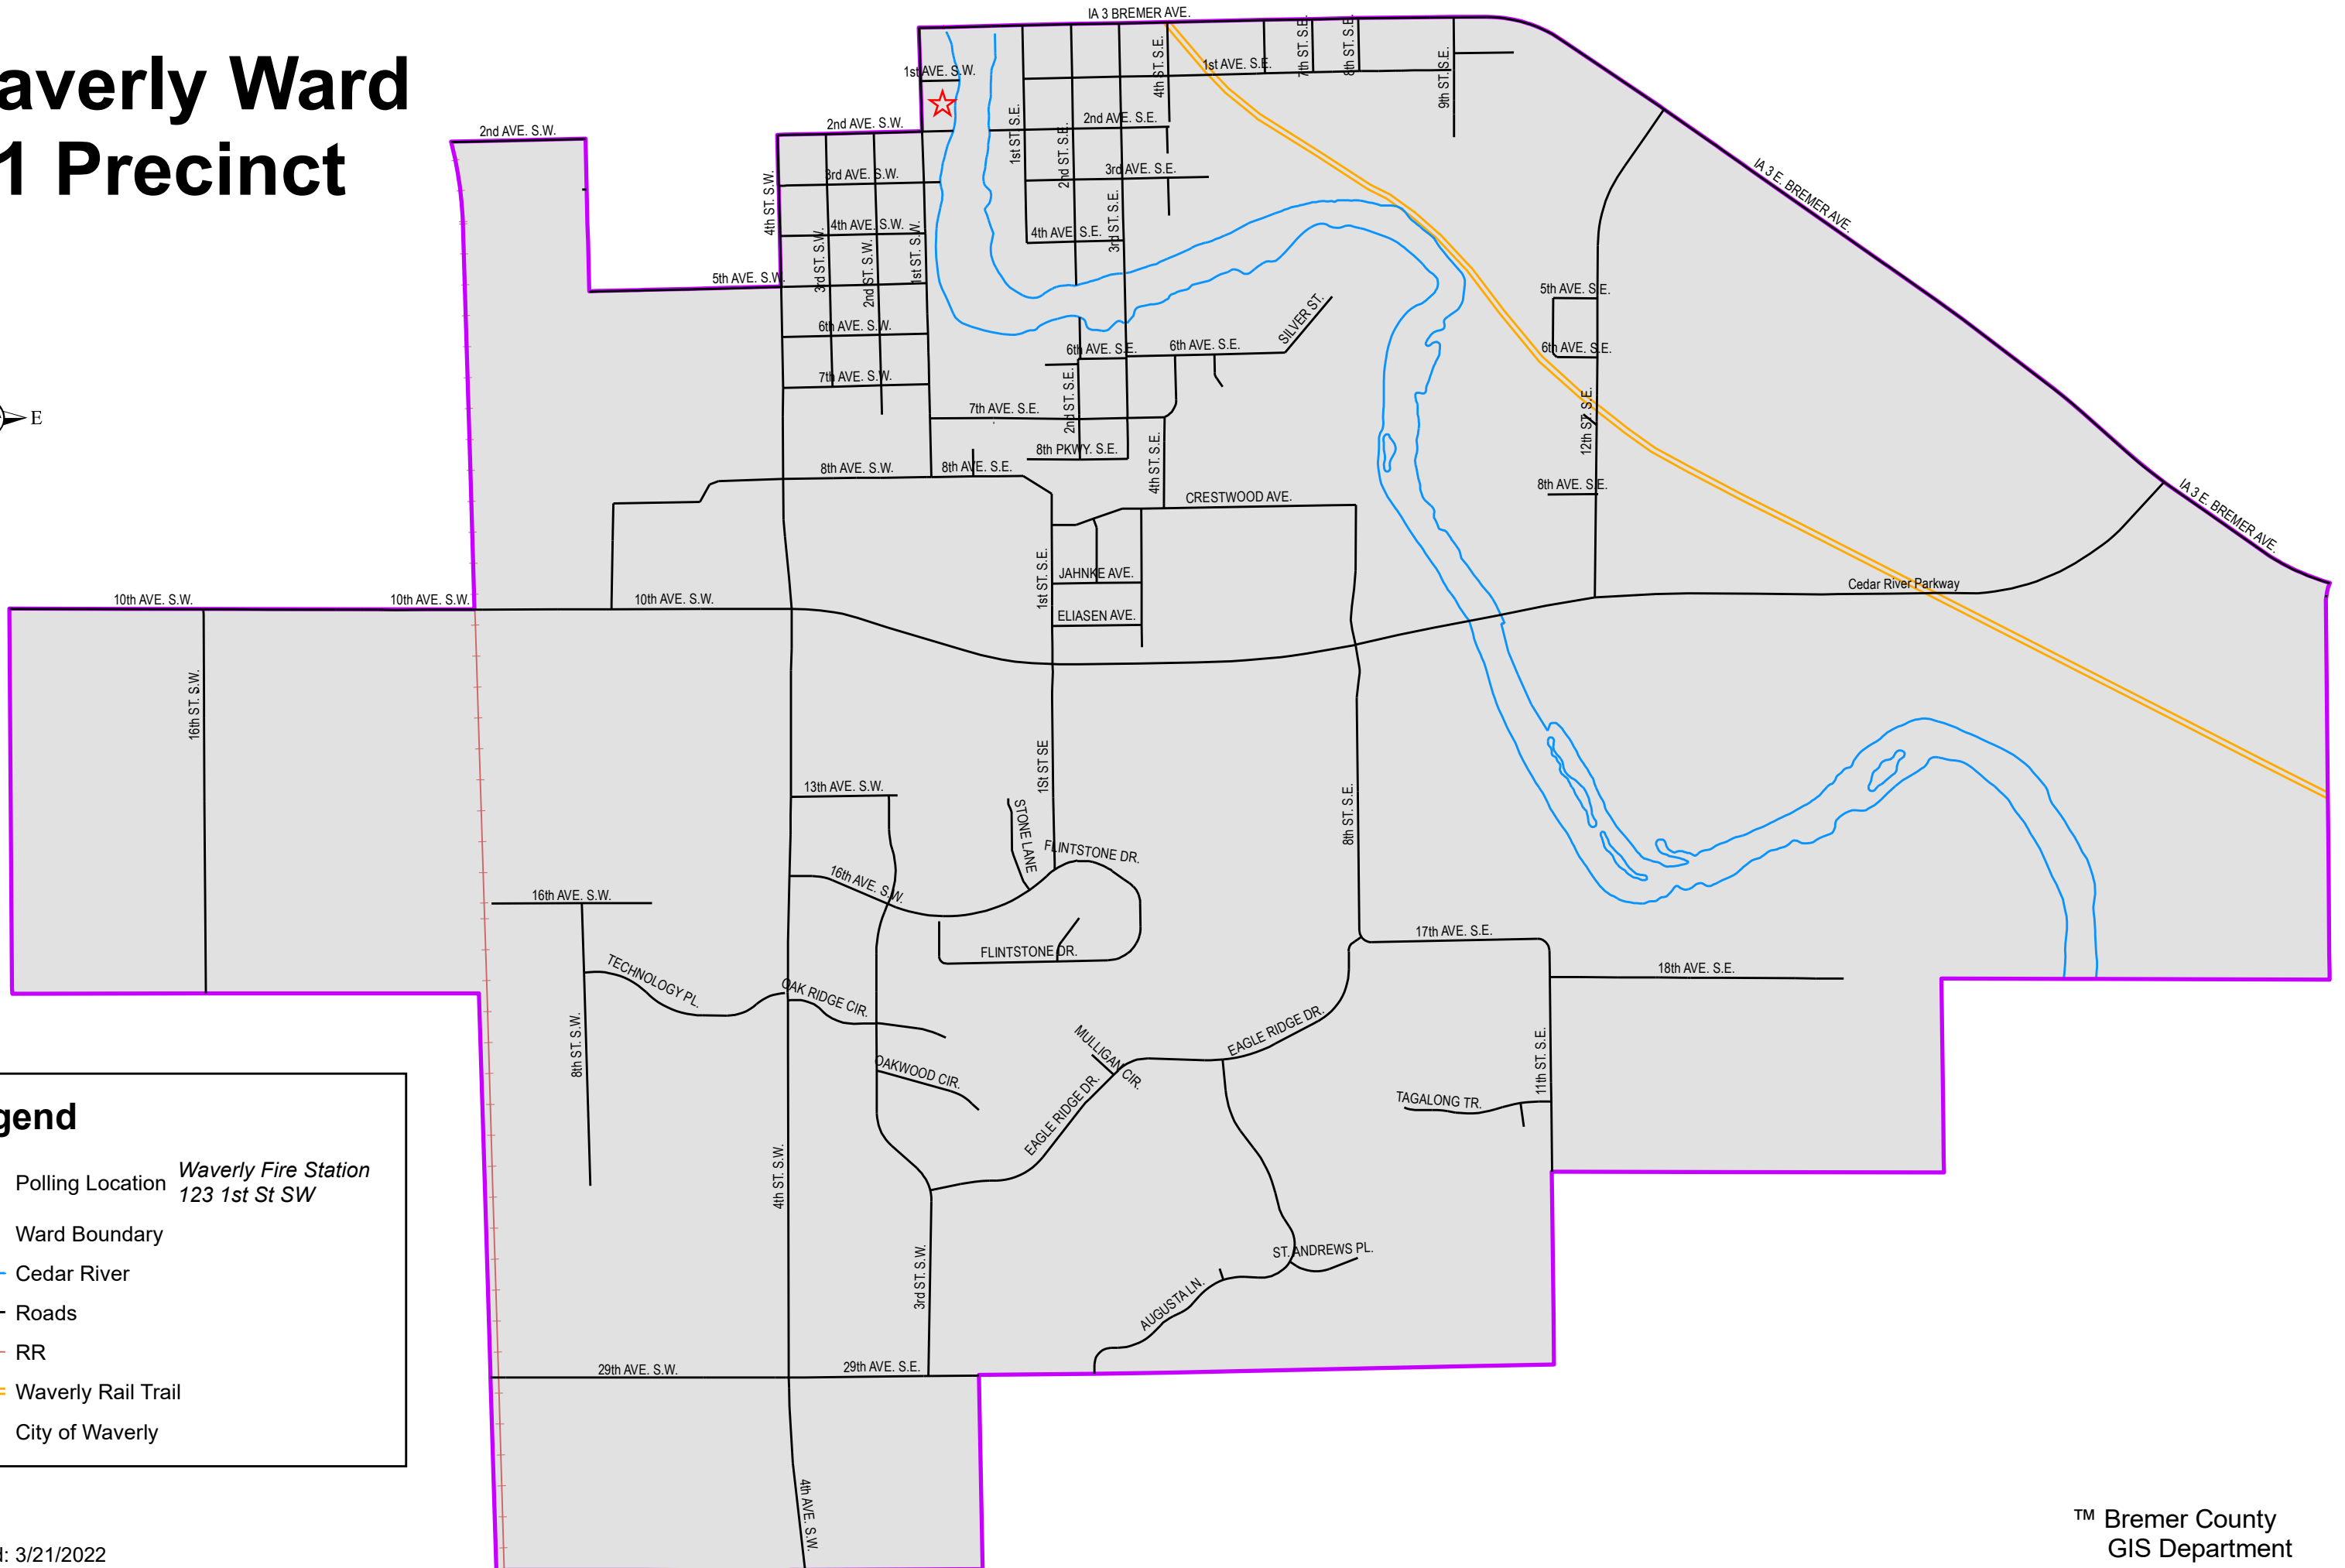

# Waverly Ward 1 Precinct

**Legend**

- Polling Location *Waverly Fire Station*  
123 1st St SW
- Ward Boundary
- Cedar River
- Roads
- RR
- Waverly Rail Trail
- City of Waverly